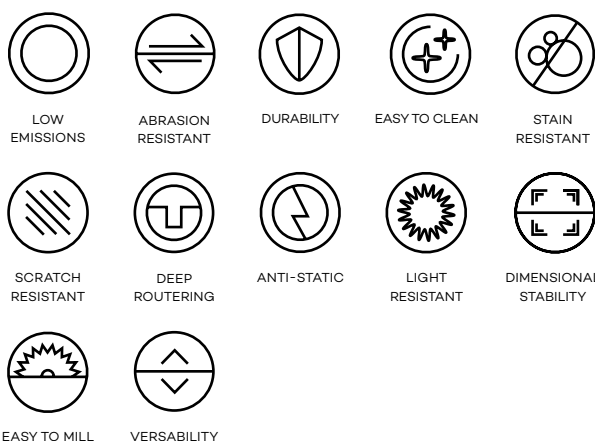

Properties

SURFORMA® Unicolor can be used in Bathrooms, Offices & Education, Sports & Leisure, Restaurants & Hotels, Health & Wellness, Retail & Exhibitions, Doors, Worktops, Healthcare & Laboratories and furniture design.

SURFORMA®'s laminates are compliant with the EN438 standard. They have antibacterial surfaces, tested by the Japanese standard JIS Z 2801.

Disclaimer: This document has been produced using the best printing techniques. However, images may not be a true representation of the actual color. Please ask for samples.